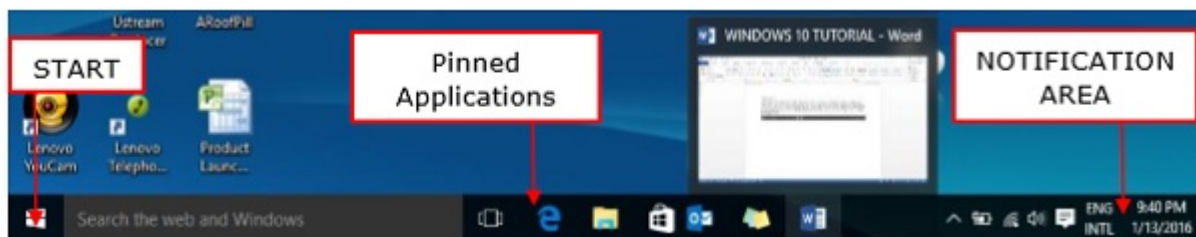

Course Name : O Level(B4-1st sem.)

Subject : ITT&NB

Topic : Windows Elements

Date : 24-03-20

BASIC Element Of Windows

Taskbar

- The **taskbar** is an element of an operating system located at the bottom of the screen. It allows us to locate and launch programs through **Start** and the **Start menu**, or view any program that is currently open. The taskbar first introduced with Microsoft **Windows 95** and can be found in all subsequent versions of Windows. It also allows them to check the date and time, items running in the background through the **Notification Area**, and with early versions of Windows access to the **Quick Launch**
- The taskbar is the bottom of the screen. It has the 'start' button at the left side.
- On the right-side, the Taskbar features the Notification Area which informs the user of different things like the state of the Internet connection or the charge of the laptop battery.

- The icons in the middle of the Taskbar are "pinned" applications, which is a way to have a quick access to applications we use frequently. "Pinned" applications will stay in the Taskbar until we "unpin" them.

Images of Taskbar of different versions of windows are as below:

The Start Button in Windows 10:

1. The Start button is a small button that displays the Windows logo and is always displayed at the left end of the Taskbar in Windows 10.
2. To display the Start menu or the Start screen within Windows 10, click the Start button.
3. To display a pop-up menu of shortcuts to various features, windows and control panels on our computer, right-click the Start button.
4. To open any one of these items, click the desired command in the pop-up menu that appears.
5. To see the options that we have to shut down or sign out of our computer, roll our mouse pointer over the "Shut down or sign out" command in the pop-up menu.
6. Then select the desired command to execute in the side menu to quickly sign out of our account or shut down the computer.